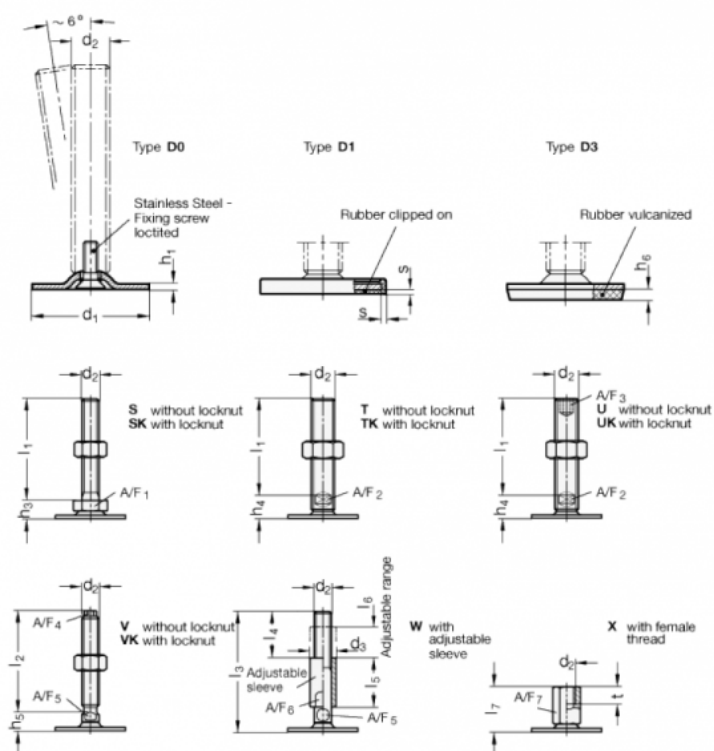

Article number: 204140M1050D3S

Description: E+G levelling foot

GN 41-40-M10-50-D3-S

Note: S Without nut, External hexagon at the bottom

## Measures

- A/F1 = 17
- d1 = 40
- d2 = M10
- h1 = 2
- h3 = 11
- h6 = 3.5
- l1 = 50
- s =